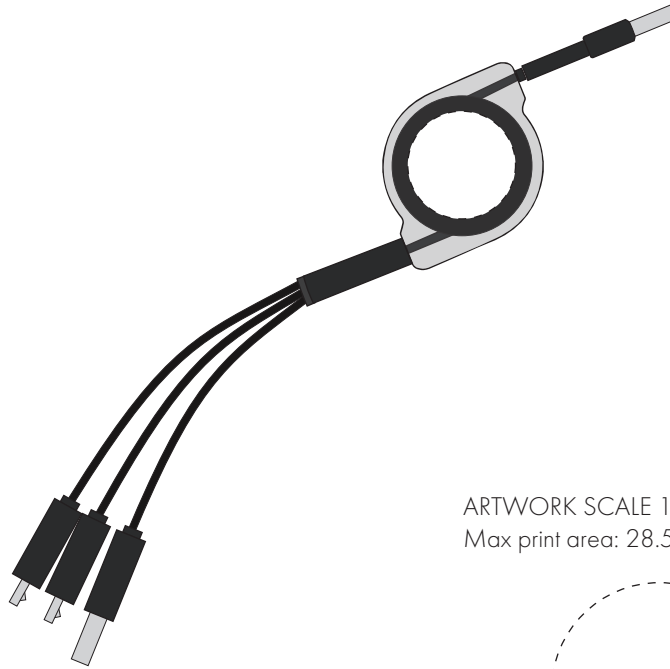

Your Ref:	Quantity:	Product Code: ZP1065
Our Ref:	Version: 1	Product Colour: BLACK

**PRINTING CONCERNS:**

We stock this item in the following colours

**PANTONE REFERENCE(S)**

Full Colour Label

ARTWORK SCALE 50%

ARTWORK SCALE 100%

Max print area: 28.5mm Diameter

Product Image for visualisation  
- colours may vary

The dashed line is to demonstrate print area and will not appear on your printed item

**PLEASE NOTE:**